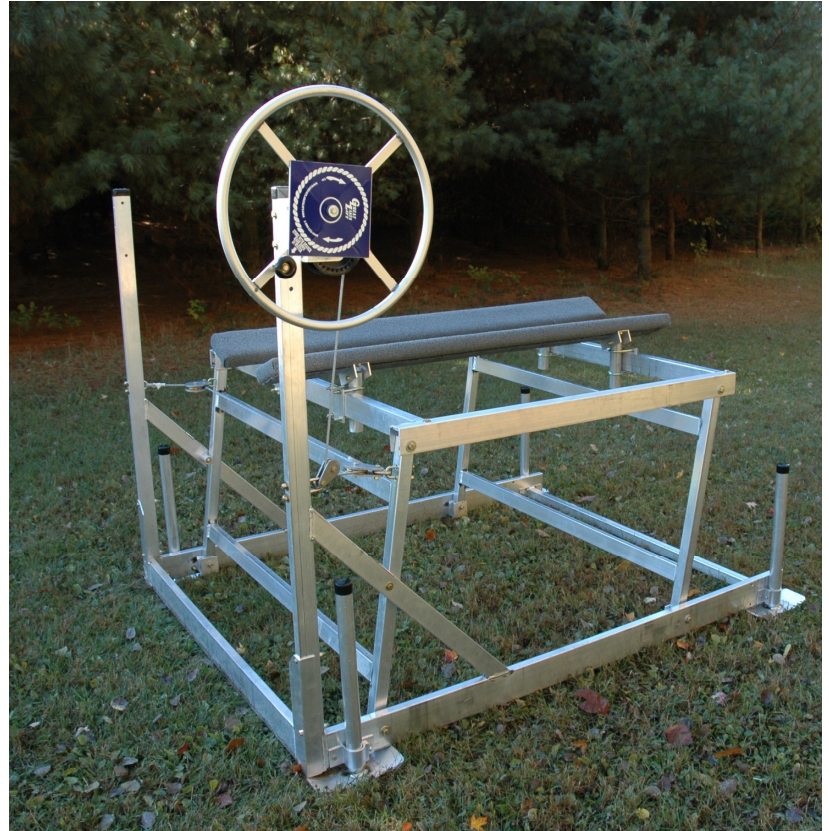

FEATURES of 1264 DCB (pictured)

30" Wheel

65" Winch post

1502 Dutton Lainson winch

Carpeted utility bunks

36" Hinges

24" or 36" legs available

CANOPY OPTION

available for Models:

1264 DCB

1472 Jet Boat Lift

1796 Jet Boat Lift

SIZES

652 DCA – 24" wheel – wood bunks – 12" legs standard

852 DCB – 24" wheel – wood bunks – 12" legs standard

864 DCB – 24" wheel – wood bunks – 12" legs standard

1264 DCB – 30" wheel – carpeted bunks – 24" legs standard

1472 Jet Boat Lift – 30" wheel – carpeted bunks – 24" legs standard

1796 Jet Boat Lift – 30" wheel – carpeted bunks – 36" legs standard